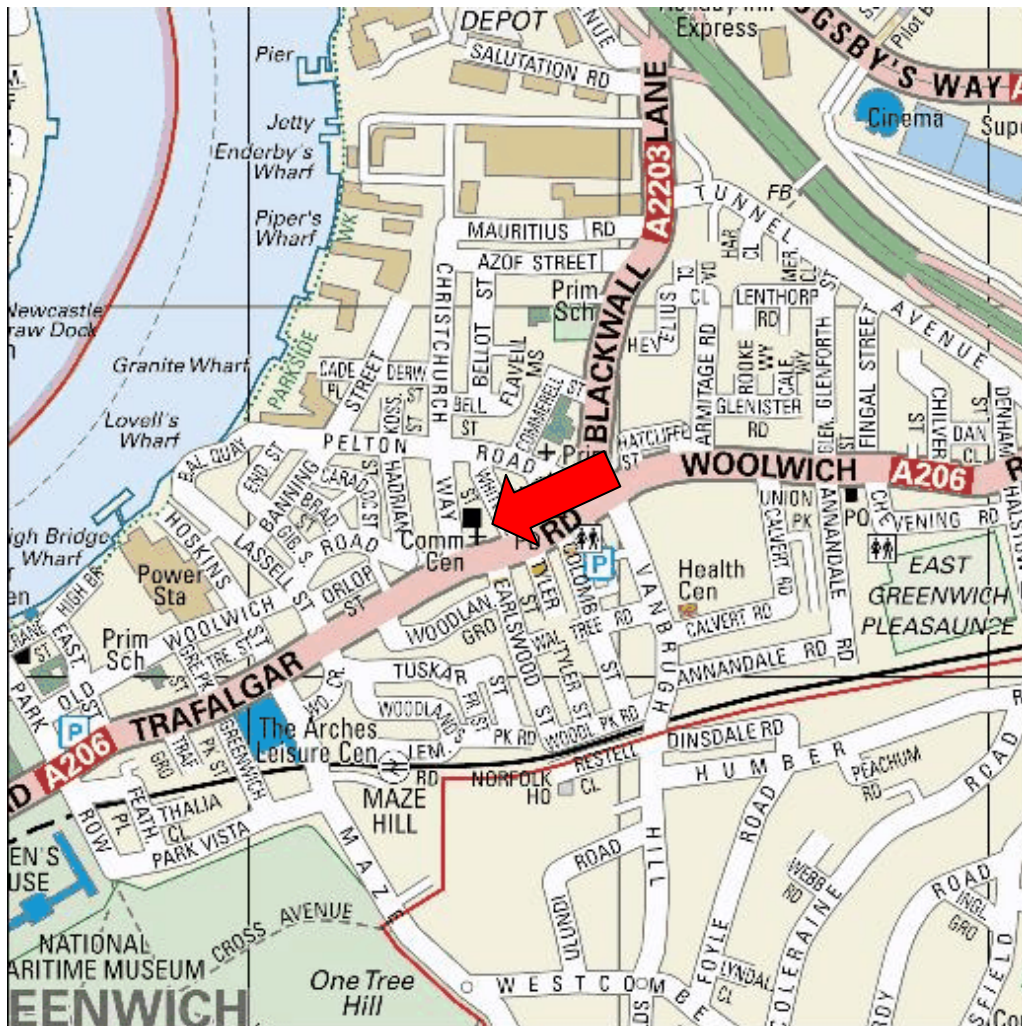

The Forum @ Greenwich

Trafalgar Road, Greenwich, SE10 9EQ

Buses

Buses 177, 180, 188, 286, 386

Parking

Limited space is available in the car park behind the centre. Two hours free parking is available in the roads surrounding the Forum.

Train

The nearest train station is Maze Hill approximately 10 minutes walk away.